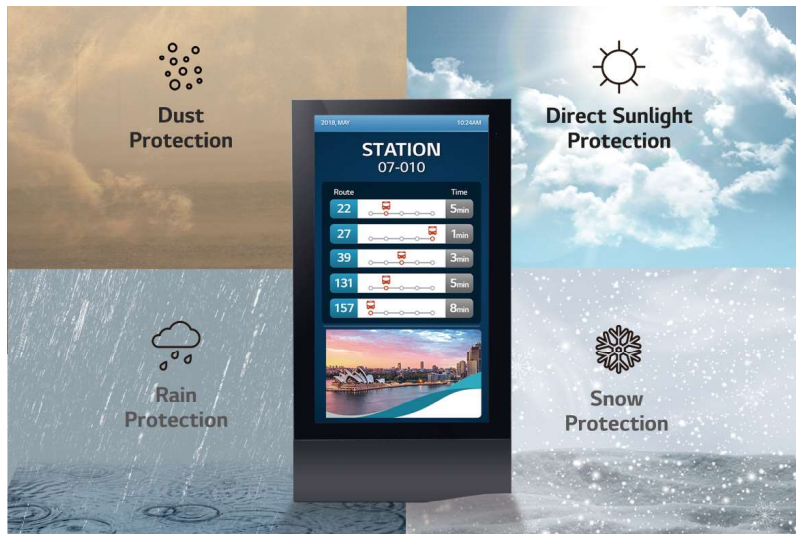

## Visible with Polarized Sunglasses

QWP\* enables clear visibility even when the viewer is wearing polarized sunglasses.

\* Quarter Wave Plate

## Secured Protection with IP56 Design

The display is sealed with IP56 design for reliable operation. It's designed to be not only waterproof but also weatherproof against the damaging effects of the sun, rain, snow, dust and wind, an essential feature for outdoor application.