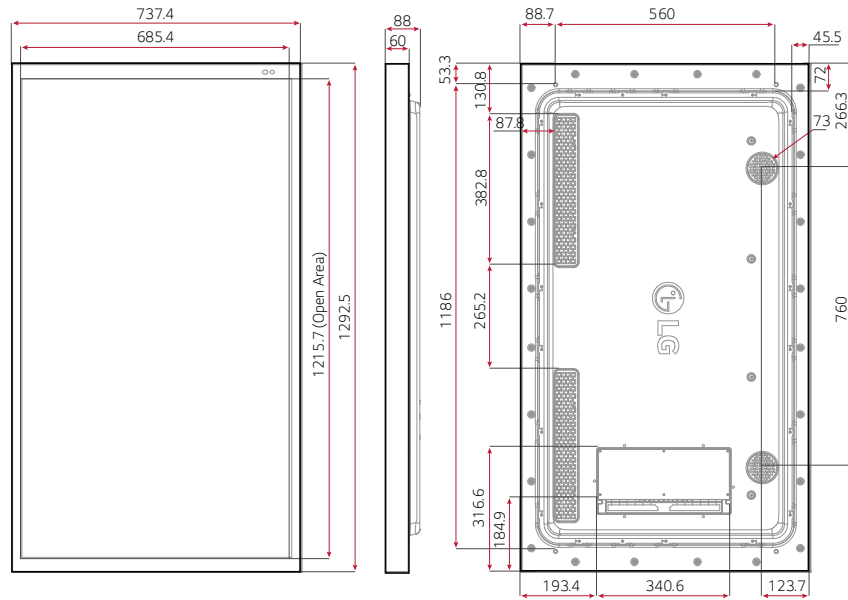

\* The image is for illustrative purposes only

55XE4F

49XE4F

CONNECTIVITY

- ① SPEAKER OUT    ④ RS232C OUT    ⑦ LAN IN
- ② HDMI IN        ⑤ DP IN         ⑧ LAN OUT
- ③ RS232C IN     ⑥ USB IN        ⑨ HDBaseT IN