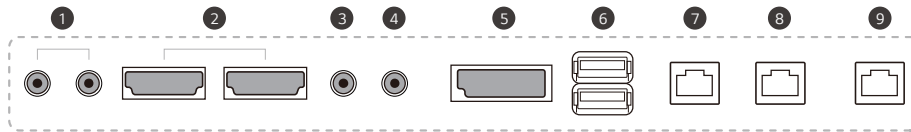

\* The image is for illustrative purposes only

55XE4F

49XE4F

CONNECTIVITY

- ① SPEAKER OUT    ④ RS232C OUT    ⑦ LAN IN
- ② HDMI IN        ⑤ DP IN         ⑧ LAN OUT
- ③ RS232C IN     ⑥ USB IN        ⑨ HDBaseT IN