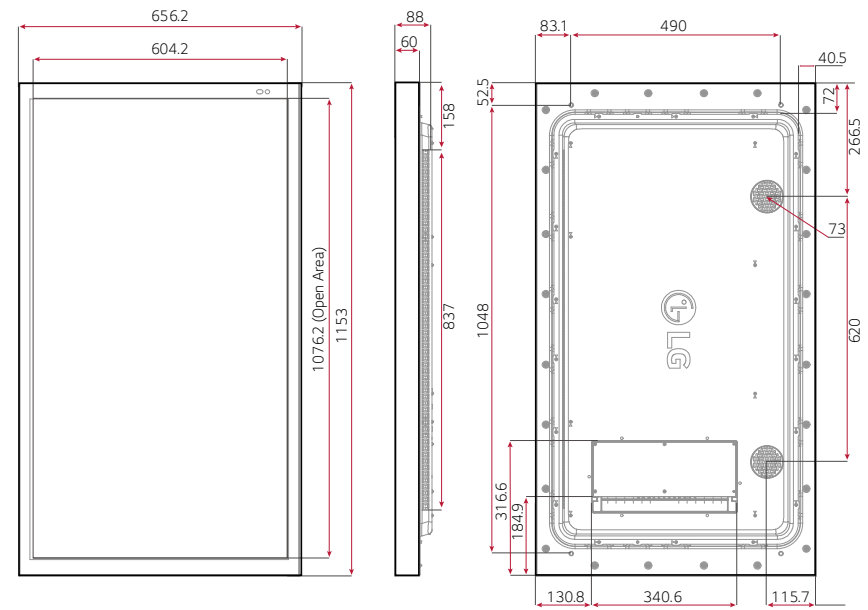

\* The image is for illustrative purposes only

55XE4F

49XE4F

CONNECTIVITY

- ① SPEAKER OUT    ④ RS232C OUT    ⑦ LAN IN
- ② HDMI IN        ⑤ DP IN         ⑧ LAN OUT
- ③ RS232C IN     ⑥ USB IN        ⑨ HDBaseT IN