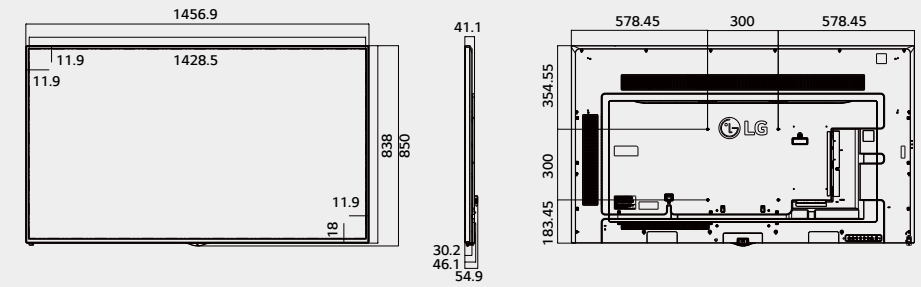

Detachable logo

The detachable logo allows for installation in the desired orientation: landscape or portrait mode.

Dimensions (unit: mm)

65"

1,456.9 x 838 x 41.1 / 27.7 kg

55"

1,238 x 714.9 x 38.6 / 17.3 kg

49"

1,102.2 x 638.5 x 38.6 / 14.1 kg

43"

969.6 x 563.9 x 38.6 / 9.8 kg

32"

729.4 x 428.9 x 55.5 / 5.2 kg