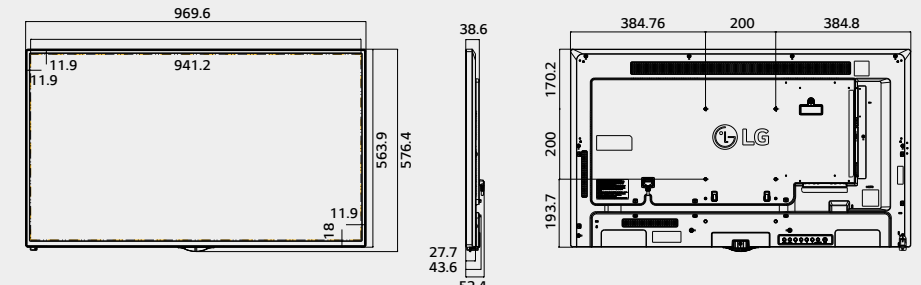

Detachable logo

The detachable logo allows for installation in the desired orientation: landscape or portrait mode.

Dimensions (unit: mm)

65"

1,456.9 x 838 x 41.1 / 27.7 kg

55"

1,238 x 714.9 x 38.6 / 17.3 kg

49"

1,102.2 x 638.5 x 38.6 / 14.1 kg

43"

969.6 x 563.9 x 38.6 / 9.8 kg

32"

729.4 x 428.9 x 55.5 / 5.2 kg