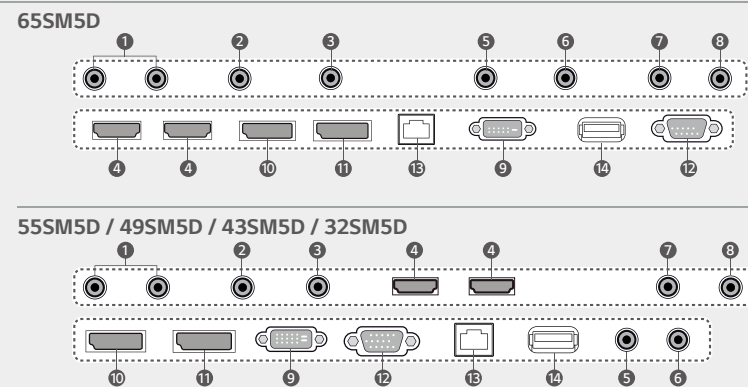

Connectivity

- 1 SPEAKER OUT
- 2 AUDIO IN
- 3 AUDIO OUT
- 4 HDMI
- 5 RS-232C IN
- 6 RS-232C OUT
- 7 PIXEL SENSOR
- 8 IR & LIGHT SENSOR
- 9 DVI-D IN
- 10 DP IN
- 11 DP OUT
- 12 RGB IN
- 13 LAN
- 14 USB 3.0

Download LG Commercial Display Mobile App

Learn more www.lg.com/b2b

YouTube [youtube.com/c/LGCommercialDisplay](https://www.youtube.com/c/LGCommercialDisplay)

LG may make changes to specifications and product descriptions without notice. Copyright © 2017 LG Electronics Inc. All rights reserved. "LG Life's Good" is a registered trademark of LG Corp. The names of products and brands mentioned here may be the trademarks of their respective owners.