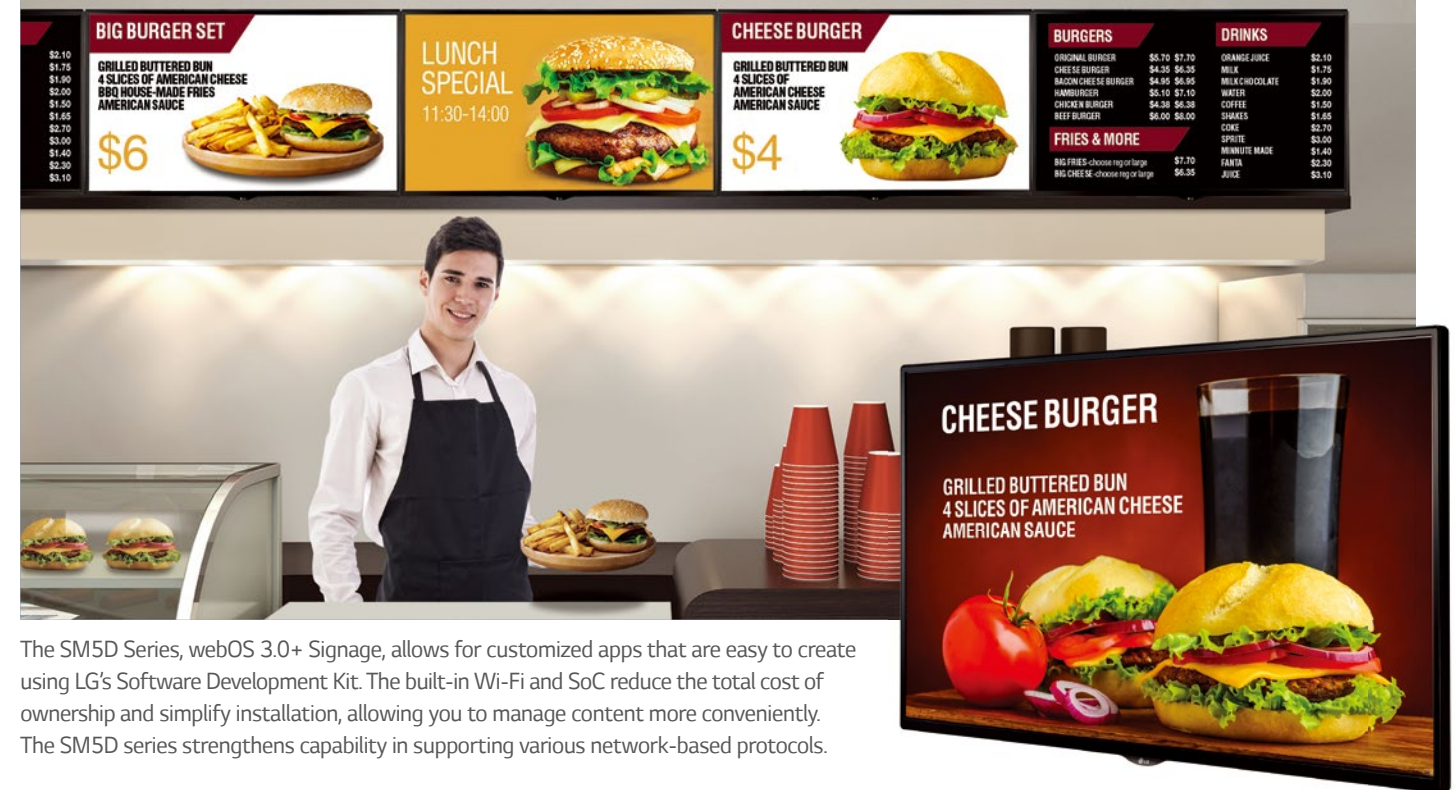

Smart Platform Display with webOS 3.0+ Standard Performance SM5D Series

The SM5D Series, webOS 3.0+ Signage, allows for customized apps that are easy to create using LG's Software Development Kit. The built-in Wi-Fi and SoC reduce the total cost of ownership and simplify installation, allowing you to manage content more conveniently. The SM5D series strengthens capability in supporting various network-based protocols.

Key Features

Smart Platform

Quad Core SoC*

The high-performance SoC can execute several tasks at the same time and provides smooth content playback without an external media player.

*System-on-Chip

PBP (Picture-By-Picture) / PIP (Picture-In-Picture)