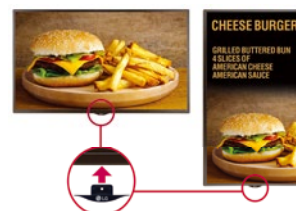

Detachable logo

The detachable logo allows for installation in the desired orientation: landscape or portrait mode.

Dimensions (unit: mm)

65"

1,456.9 x 838 x 41.1 / 27.7 kg

55"

1,238 x 714.9 x 38.6 / 17.3 kg