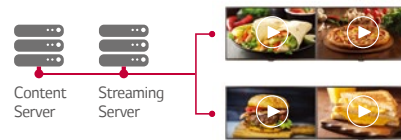

Key Features

Support Network Protocol

IP Streaming Protocol

Various types of IP video streaming protocol are supported, such as RTSP/RTP, MMS, HLS and MPEG-2 TS*.

*RTSP (Real-Time Streaming Protocol), RTP (Real-time Transport Protocol), MMS (Microsoft Media Server), HLS (http live streaming)