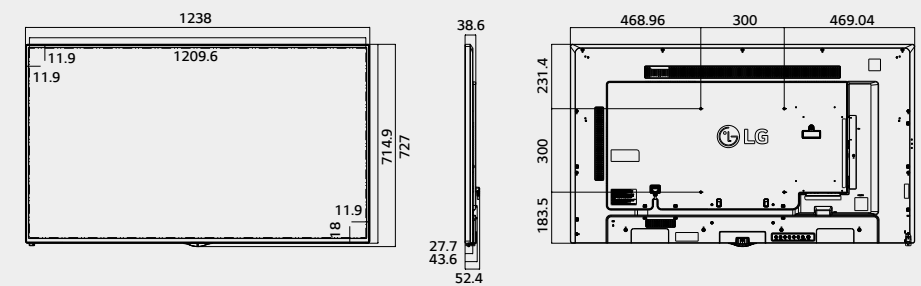

Detachable logo

The detachable logo allows for installation in the desired orientation: landscape or portrait mode.

Dimensions (unit: mm)

65"

1,456.9 x 838 x 41.1 / 27.7 kg

55"

1,238 x 714.9 x 38.6 / 17.3 kg