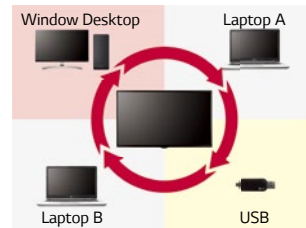

Built-in Wi-Fi

Mirroring

Content sharing is more convenient on a Wi-Fi network.

Soft AP

The SM5D with Soft AP software can operate as a wireless access point for mobile devices.

Convenient Management

Enhanced Connectivity

Through its diverse interface, the signage lets you connect more than one device for optimal use.

Supportive Convenience

BEACON

With BEACON and Bluetooth Low Energy (BLE) supported by SM5D*, retail stores can provide coupons and information in real time.