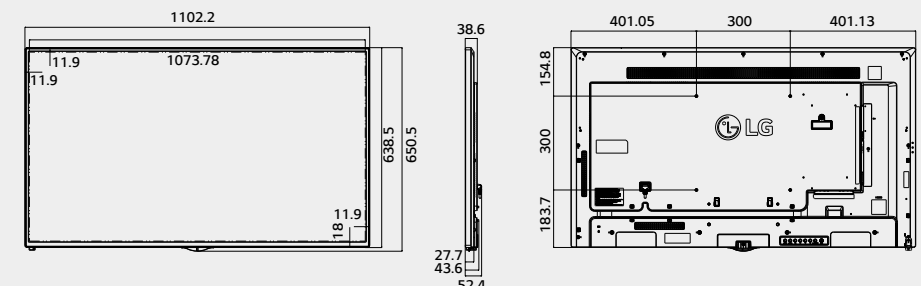

49"

1,102.2 x 638.5 x 38.6 / 14.1 kg