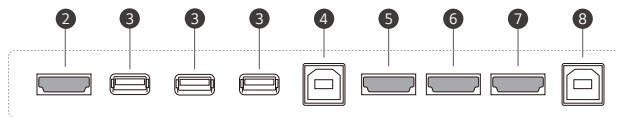

## DIMENSION (unit: mm)

86"

75"

65"

## CONNECTIVITY

Front

Side

Bottom

- ① USB 2.0
- ② HDMI OUT
- ③ USB 3.0

- ④ TOUCH OUT 1
- ⑤ HDMI IN 1
- ⑥ HDMI IN 2

- ⑦ HDMI IN 3
- ⑧ TOUCH OUT 2
- ⑨ VGA

- ⑩ AUDIO IN
- ⑪ SPDIF
- ⑫ RS-232C IN