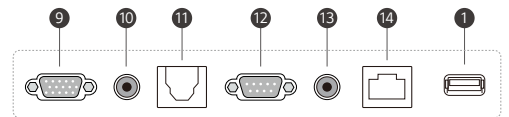

## CONNECTIVITY

Front

Side

Bottom

- ① USB 2.0
- ② HDMI OUT
- ③ USB 3.0

- ④ TOUCH OUT 1
- ⑤ HDMI IN 1
- ⑥ HDMI IN 2

- ⑦ HDMI IN 3
- ⑧ TOUCH OUT 2
- ⑨ VGA

- ⑩ AUDIO IN
- ⑪ SPDIF
- ⑫ RS-232C IN