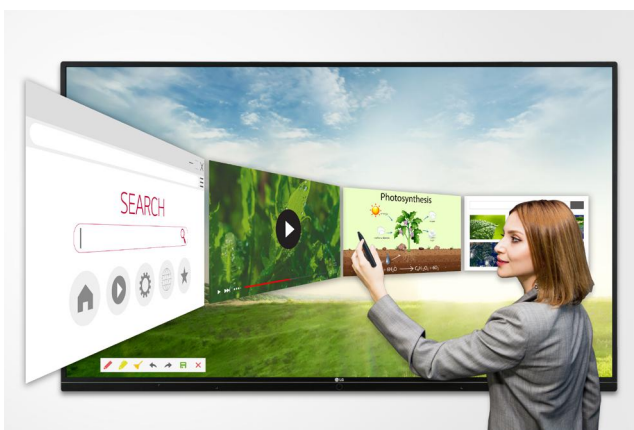

Web Browser

The TR3BF series supports the web browser in the Android OS, so you can search the web easily and quickly, without connecting to an external desktop.