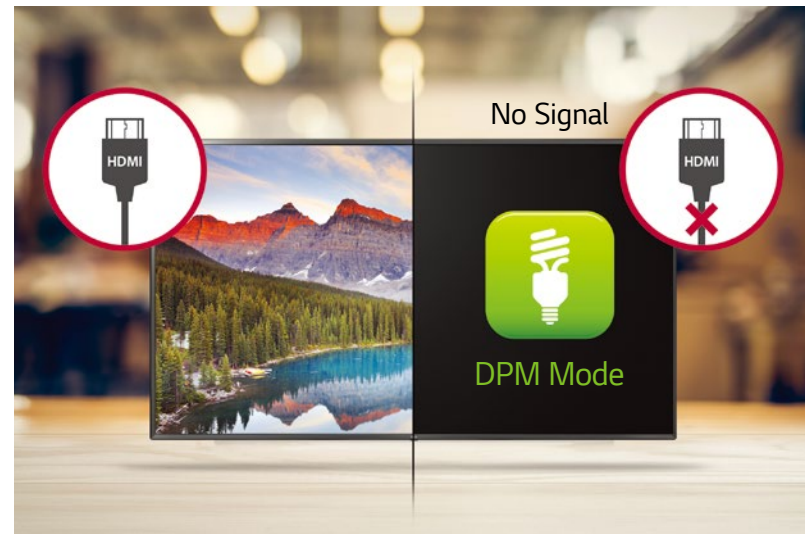

WOL (Wake-on-LAN)

WOL (Wake-on-LAN) enables users to send a message throughout the network to power on displays.

True Color, Immersive View

The UT640S series is large enough to enhance the visibility of content and captivate viewers. Its panel provides a wide range of viewing angles so that content can be clearly seen, regardless of the viewer's position. Each pixel in the panel reproduces true-to-life colors without distorting images.

Perfect Picture Quality and Color

Enjoy Full HD content in 4K ULTRA HD quality, optimized by the 4K Upscaler. The 4K upscaler automatically upgrades Full HD content to ULTRA HD through several upscaling processes so that images look crisp and clear in any viewing situation. This LG TV can also express intense highlights, vivid colors, and deep black hues on the screen through HDR10.

Compatibility with AV Control Systems

The UT640S series has been certified Crestron Connected®, proving that it has a higher level of compatibility with professional AV controls. This results in seamless integration and automated control*, boosting business management efficiency.

* It is a network based control system.
Available AV control systems may differ by regions.

DPM (Display Power Management)

From now on, you can configure the DPM (Display Power Management) function by setting it to On. When there is no signal, the TV enters DPM mode to manage power more efficiently.