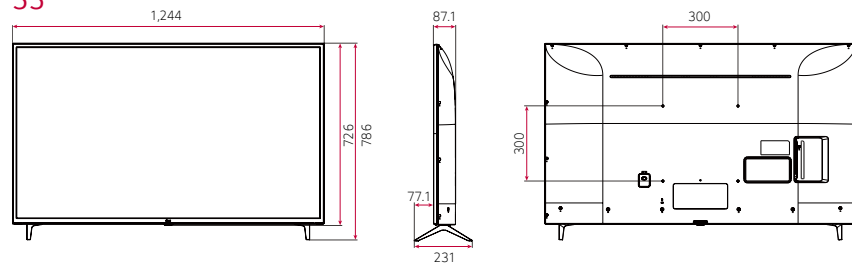

DIMENSION (unit: mm)

Commercial TV

UT640S Series (EU/CIS)

75"

70"

65"

60"

55"

49"

43"

* Dimensions & Jack Panels (Read/Side) may differ from the above image, so please contact LG sales team to verify before ordering.

* The UT640S series basically have a two-pole stand, but it is able to detach the stand from the body, per service environment (can be used as a wall-mount unit).

75"

70"

65" | 60" | 55" | 49" | 43"

* Dimensions & Jack Panels (Read/Side) may differ from the above image, so please contact LG sales team to verify before ordering.
 * The UT640S series basically have a two-pole stand, but it is able to detach the stand from the body, per service environment (can be used as a wall-mount unit).