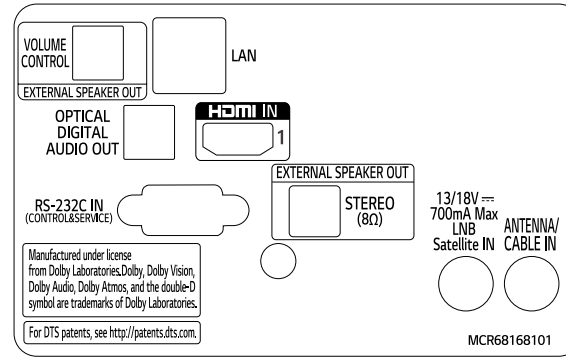

49"

43"

* Dimensions & Jack Panels (Read/Side) may differ from the above image, so please contact LG sales team to verify before ordering.

* The UT640S series basically have a two-pole stand, but it is able to detach the stand from the body, per service environment (can be used as a wall-mount unit).

75"

70"

65" | 60" | 55" | 49" | 43"

* Dimensions & Jack Panels (Read/Side) may differ from the above image, so please contact LG sales team to verify before ordering.
 * The UT640S series basically have a two-pole stand, but it is able to detach the stand from the body, per service environment (can be used as a wall-mount unit).