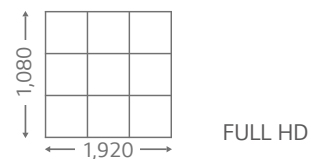

Perfect Picture Quality and Color

Enjoy Full HD content in 4K ULTRA HD quality, optimized by the 4K Upscaler. The 4K upscaler automatically upgrades Full HD content to ULTRA HD through several upscaling processes so that images look crisp and clear in any viewing situation. This LG TV can also express intense highlights, vivid colors, and deep black hues on the screen through HDR10.