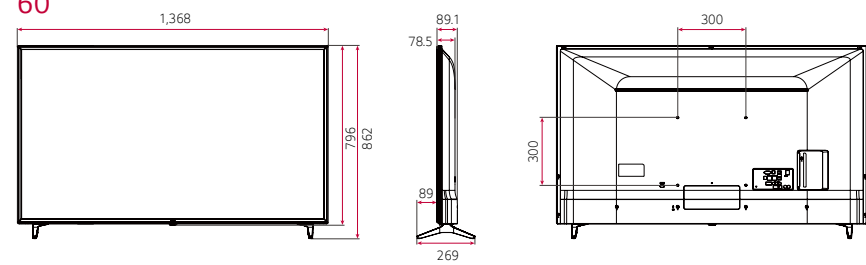

DIMENSION (unit: mm)

Commercial TV

UT640S Series (EU/CIS)

75"

70"

65"

60"

55"

49"

43"

* Dimensions & Jack Panels (Read/Side) may differ from the above image, so please contact LG sales team to verify before ordering.

* The UT640S series basically have a two-pole stand, but it is able to detach the stand from the body, per service environment (can be used as a wall-mount unit).

75"

70"

65" | 60" | 55" | 49" | 43"

* Dimensions & Jack Panels (Read/Side) may differ from the above image, so please contact LG sales team to verify before ordering.
 * The UT640S series basically have a two-pole stand, but it is able to detach the stand from the body, per service environment (can be used as a wall-mount unit).