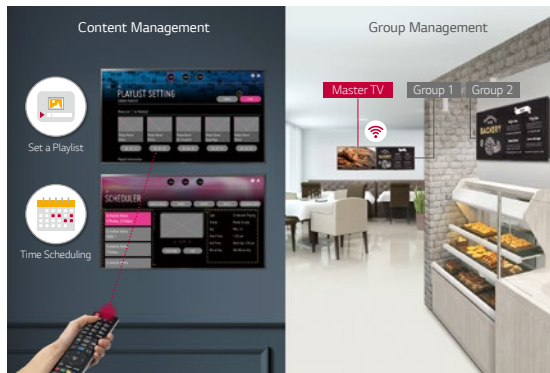

* 70 inch

Simple Content
Management

Higher Visibility

Better Usability

Embedded Content & Group Management

The embedded Content and Group Management System allows you to edit and play content, schedule playlists and groups, and control signage via remote control, mouse and mobile phone without the use of separate PC or software. This makes content management much easier and more user-friendly.

WOL (Wake-on-LAN)

WOL (Wake-on-LAN) enables users to send a message throughout the network to power on displays.

True Color, Immersive View

The UT640S series is large enough to enhance the visibility of content and captivate viewers. Its panel provides a wide range of viewing angles so that content can be clearly seen, regardless of the viewer's position. Each pixel in the panel reproduces true-to-life colors without distorting images.