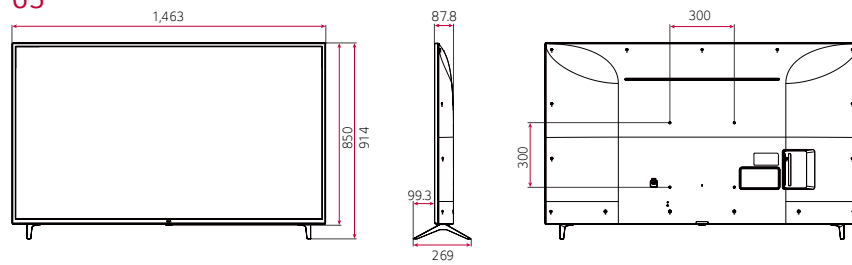

DIMENSION (unit: mm)

Commercial TV

UT640S Series (EU/CIS)

75"

70"

65"

60"

55"

49"

43"

* Dimensions & Jack Panels (Read/Side) may differ from the above image, so please contact LG sales team to verify before ordering.

* The UT640S series basically have a two-pole stand, but it is able to detach the stand from the body, per service environment (can be used as a wall-mount unit).

75"

70"

65" | 60" | 55" | 49" | 43"

* Dimensions & Jack Panels (Read/Side) may differ from the above image, so please contact LG sales team to verify before ordering.
 * The UT640S series basically have a two-pole stand, but it is able to detach the stand from the body, per service environment (can be used as a wall-mount unit).