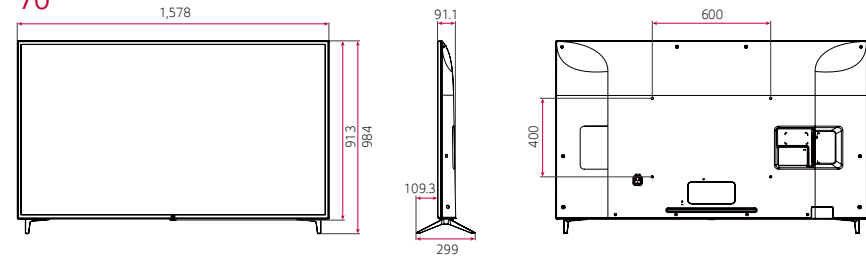

DIMENSION (unit: mm)

Commercial TV

UT640S Series (EU/CIS)

75"

70"

65"

60"

55"

49"

43"

* Dimensions & Jack Panels (Read/Side) may differ from the above image, so please contact LG sales team to verify before ordering.

* The UT640S series basically have a two-pole stand, but it is able to detach the stand from the body, per service environment (can be used as a wall-mount unit).

75"

70"

65" | 60" | 55" | 49" | 43"

* Dimensions & Jack Panels (Read/Side) may differ from the above image, so please contact LG sales team to verify before ordering.
 * The UT640S series basically have a two-pole stand, but it is able to detach the stand from the body, per service environment (can be used as a wall-mount unit).