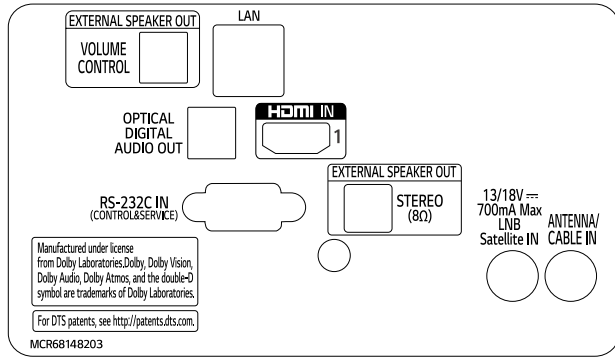

49"

43"

* Dimensions & Jack Panels (Read/Side) may differ from the above image, so please contact LG sales team to verify before ordering.

* The UT640S series basically have a two-pole stand, but it is able to detach the stand from the body, per service environment (can be used as a wall-mount unit).

75"

70"

65" | 60" | 55" | 49" | 43"

* Dimensions & Jack Panels (Read/Side) may differ from the above image, so please contact LG sales team to verify before ordering.
 * The UT640S series basically have a two-pole stand, but it is able to detach the stand from the body, per service environment (can be used as a wall-mount unit).