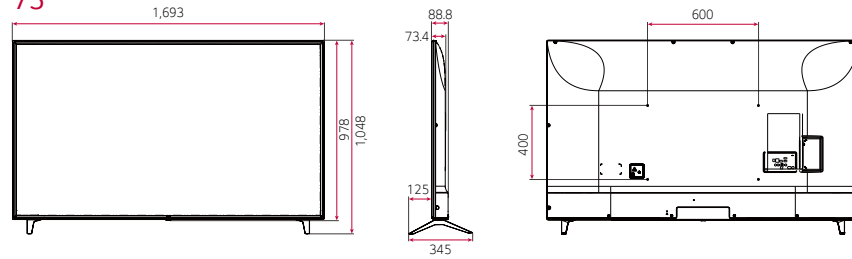

DIMENSION (unit: mm)

Commercial TV

UT640S Series (EU/CIS)

75"

70"

65"

60"

55"

49"

43"

* Dimensions & Jack Panels (Read/Side) may differ from the above image, so please contact LG sales team to verify before ordering.

* The UT640S series basically have a two-pole stand, but it is able to detach the stand from the body, per service environment (can be used as a wall-mount unit).

75"

70"

65" | 60" | 55" | 49" | 43"

* Dimensions & Jack Panels (Read/Side) may differ from the above image, so please contact LG sales team to verify before ordering.
 * The UT640S series basically have a two-pole stand, but it is able to detach the stand from the body, per service environment (can be used as a wall-mount unit).