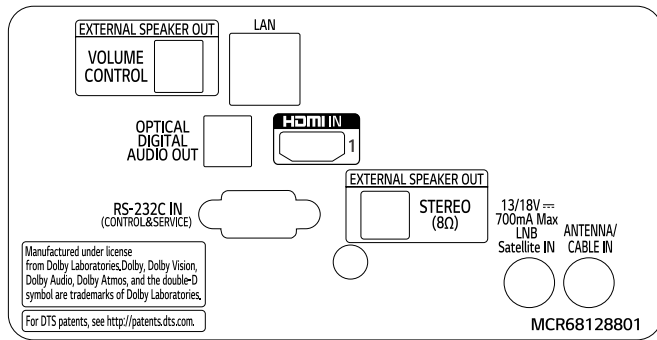

49"

43"

* Dimensions & Jack Panels (Read/Side) may differ from the above image, so please contact LG sales team to verify before ordering.

* The UT640S series basically have a two-pole stand, but it is able to detach the stand from the body, per service environment (can be used as a wall-mount unit).

75"

70"

65" | 60" | 55" | 49" | 43"

* Dimensions & Jack Panels (Read/Side) may differ from the above image, so please contact LG sales team to verify before ordering.
 * The UT640S series basically have a two-pole stand, but it is able to detach the stand from the body, per service environment (can be used as a wall-mount unit).