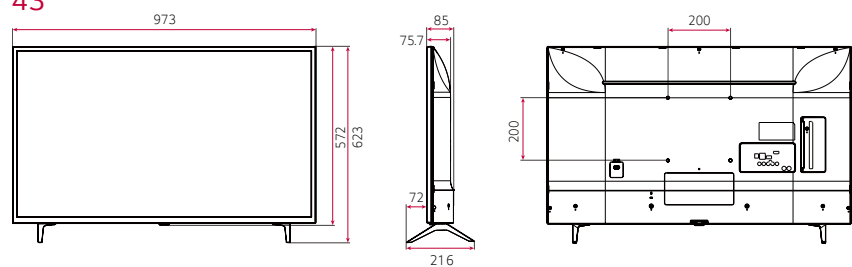

DIMENSION (unit: mm)

Commercial TV

UT640S Series (EU/CIS)

75"

70"

65"

60"

55"

49"

43"

* Dimensions & Jack Panels (Read/Side) may differ from the above image, so please contact LG sales team to verify before ordering.

* The UT640S series basically have a two-pole stand, but it is able to detach the stand from the body, per service environment (can be used as a wall-mount unit).

75"

70"

65" | 60" | 55" | 49" | 43"

* Dimensions & Jack Panels (Read/Side) may differ from the above image, so please contact LG sales team to verify before ordering.
 * The UT640S series basically have a two-pole stand, but it is able to detach the stand from the body, per service environment (can be used as a wall-mount unit).