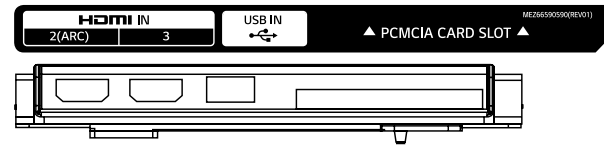

75"

70"

65" | 60" | 55" | 49" | 43"

* Dimensions & Jack Panels (Read/Side) may differ from the above image, so please contact LG sales team to verify before ordering.
* The UT640S series basically have a two-pole stand, but it is able to detach the stand from the body, per service environment (can be used as a wall-mount unit).