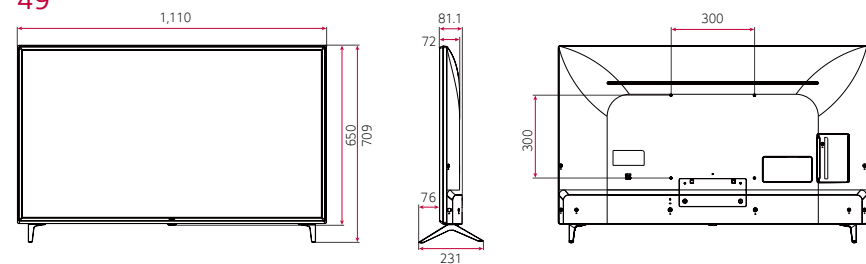

DIMENSION (unit: mm)

Commercial TV

UT640S Series (EU/CIS)

75"

70"

65"

60"

55"

49"

43"

* Dimensions & Jack Panels (Read/Side) may differ from the above image, so please contact LG sales team to verify before ordering.

* The UT640S series basically have a two-pole stand, but it is able to detach the stand from the body, per service environment (can be used as a wall-mount unit).

75"

70"

65" | 60" | 55" | 49" | 43"

* Dimensions & Jack Panels (Read/Side) may differ from the above image, so please contact LG sales team to verify before ordering.
 * The UT640S series basically have a two-pole stand, but it is able to detach the stand from the body, per service environment (can be used as a wall-mount unit).