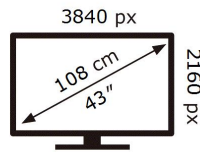

ENERGY

SAMSUNG

QH43R

106 kWh/1000h

2019/2013