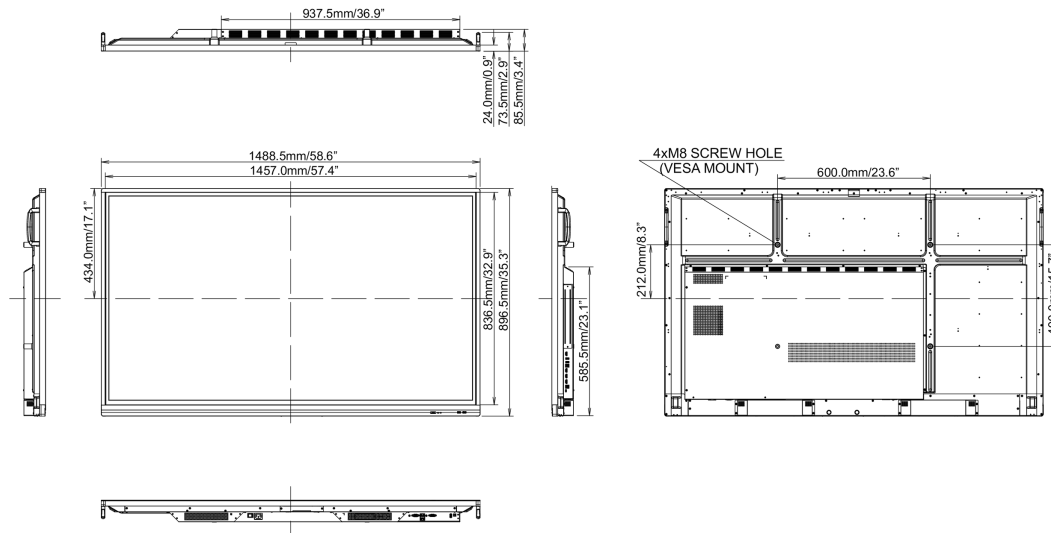

REACH SVHC

above 0.1%: Lead

10 DIMENSIONS / WEIGHT

Product dimensions W x H x D 1271 x 744 x 87mm

Box dimensions W x H x D 1401 x 859 x 220mm

Weight (without box) 26kg

Weight (with box) 34.5kg

EAN code 4948570120628