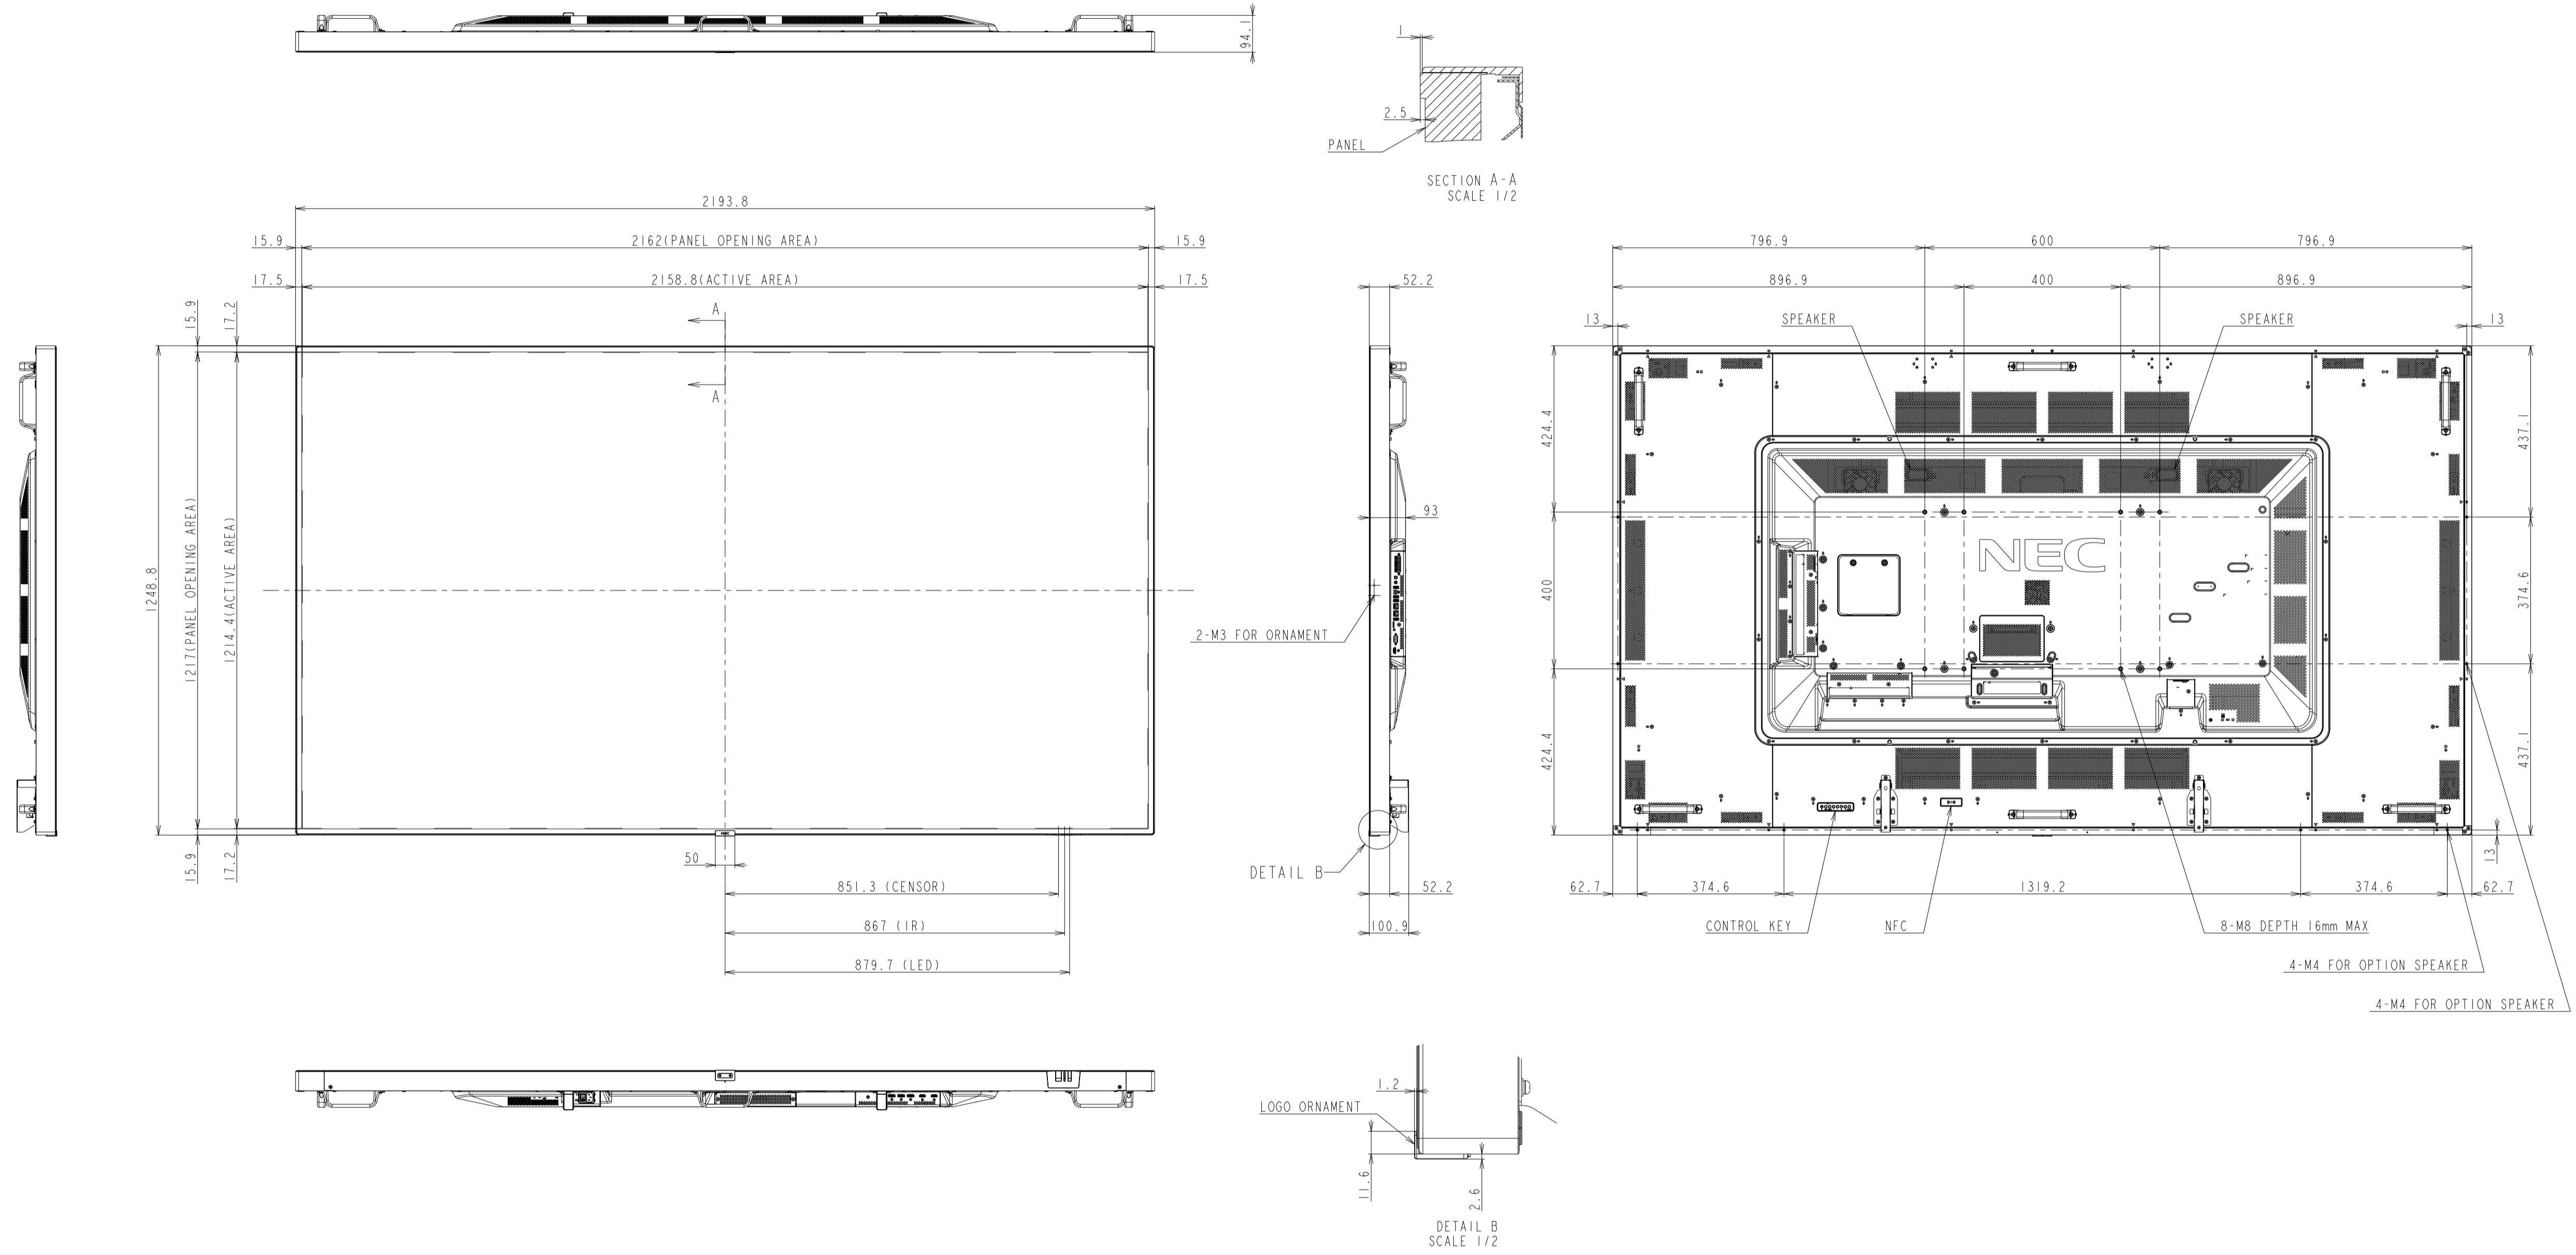

V984Q_OUTLINE

The center of gravity: It is within 10mm from active center.

UNIT	mm
MODEL	V984Q
SCALE	1/10
NEC Display Solutions	
2018/05/22	